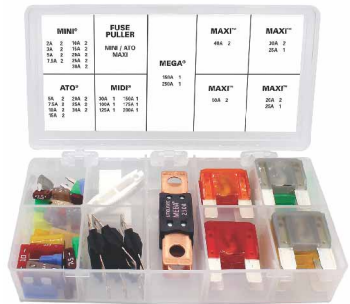

Features:

- Genuine original equipment fuses.
- Custom kits are also available upon request.
- Designed and assembled locally.
- Contact Proleg for further information.

Blade Fuse Kit - 300pcs

NEW

Part Number
BLADE-KIT300

Kit Contains

Low Profile Mini Fuses;
LPM (10pcs): 7.5A, 10A, 15A, 20A, 25A, 30A

Mini Fuses;
MIN (20pcs): 7.5A, 10A, 15A, 20A, 25A, 30A

Auto Fuses;
ATF (20pcs): 5A, 10A, 15A, 20A, 25A, 30A

FUSES + KITS

Maxi, Jcase & Fuse Link Kit - 36pcs

NEW

Part Number
LINK-KIT36

Kit Contains

Maxi Blade Fuses;
MAX (2pcs): 20A, 30A, 40A
MAX (4pcs): 50A, 60A, 80A

Jcase Fuse Links;
JTF (2pcs): 30A

ASF Fuse Links;
ASF (2pcs): 30A, 60A
ASF (4pcs): 40A

BTF Fuse Links;
BTF (2pcs): 60A, 80A, 100A

Commercial & Fleet Fuse Kit - 50pcs

NEW

Part Number
CFA-KIT

Kit Contains

Mini (2pcs): 2A, 3A, 5A, 7.5A, 10A, 15A, 20A, 25A, 30A

Auto Fuses (2pcs): 5A, 7.5A, 10A, 15A, 20A, 25A, 30A

Maxi Fuses (2pcs): 20A, 25A, 30A, 40A, 50A

Midi Fuses (1pc): 30A, 100A, 125A, 150A, 175A, 200A

Mega Fuses (1pc): 150A, 250A

Bonus Fuse Pullers (1pc): Mini / Auto, (1pc): Maxi